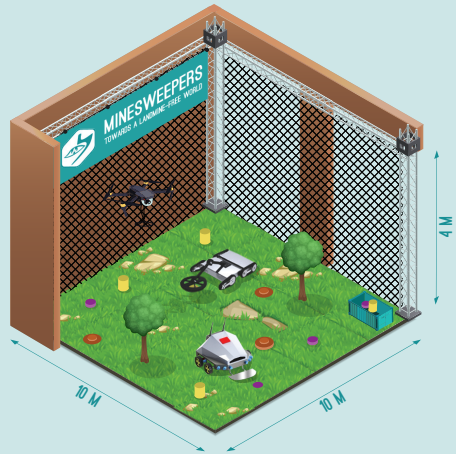

COMPETITION ARENA