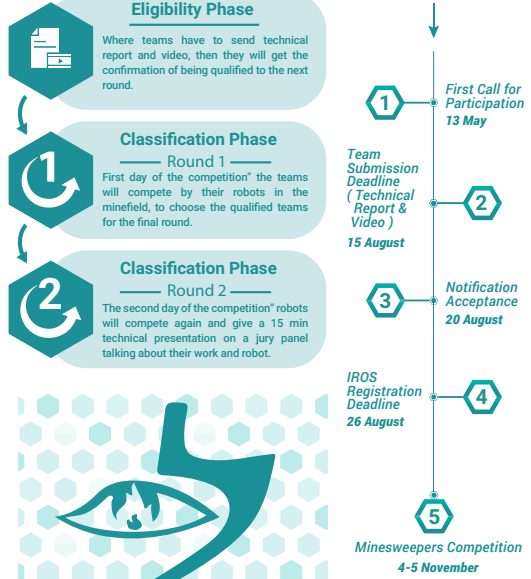

61 COUNTRIES
Affected by antipersonnel mines

2000 TYPES OF MINES
650 OF AP MINES

5000 VICTIMS
46% ARE CHILDREN

$3-$30 | MINES COST
$300-$1000 COST OF REMOVING MINES

EVERY **5000** | MINES REMOVED
ONE DEMINER & 2 INJURED **KILLED**

CATEGORIES

INDUSTRY
for professional companies where metallic and non-metallic objects with different dimensions and profiles are available in the competition arena and landmine detection, landmine imaging, minefield mapping and landmine disposal are required.

ACADEMIA
for undergraduate and postgraduate university students where only metallic objects are available in the competition arena and landmine detection, minefield mapping and landmine disposal are required.

JUNIORS
for elementary and high school students where only metallic objects are available in the competition arena and only landmine detection and landmine disposal are required.

PHASES & TIMELINE